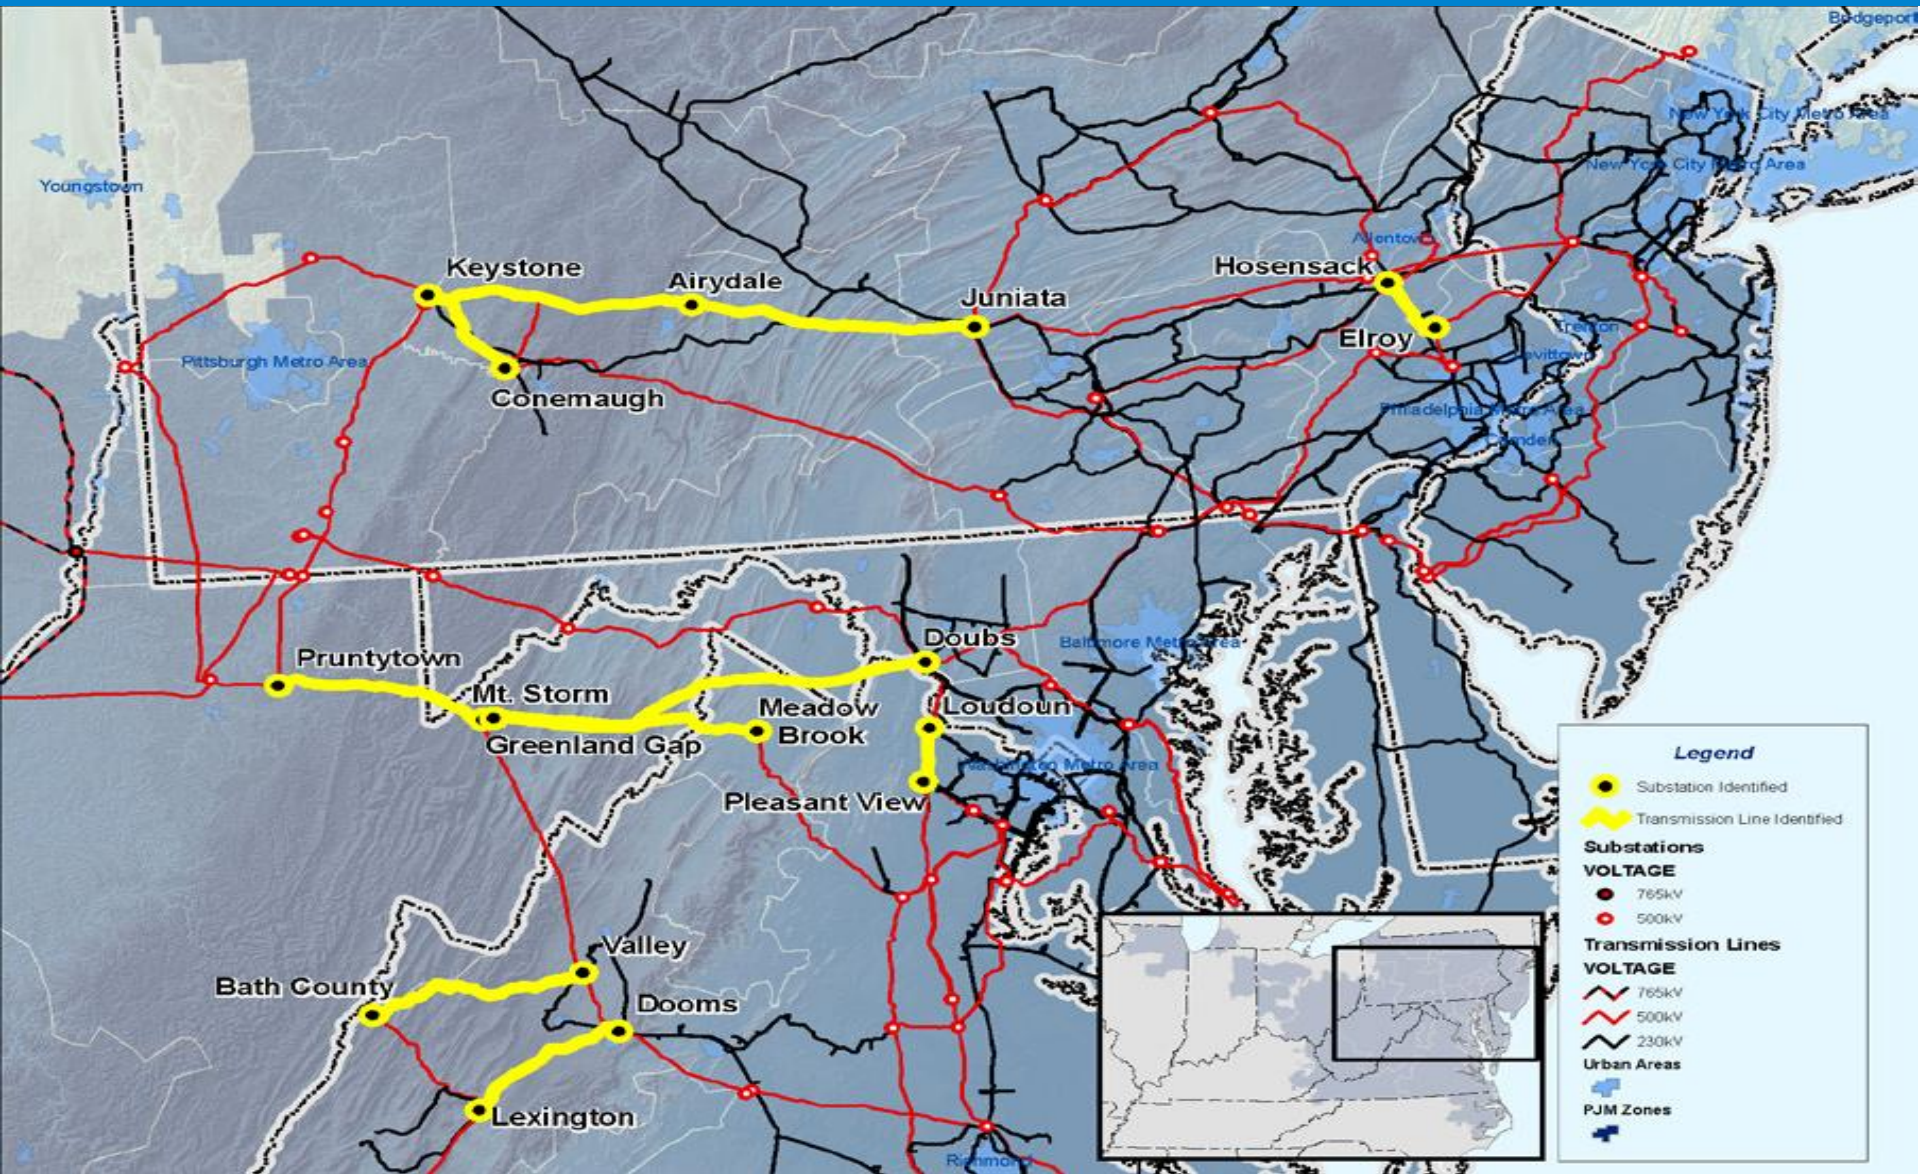

RTEP 2007 --- Reliability Criteria Violations Driving Need for Amos - Kempton 765 kV Line

RTEP 2007 --- Reliability Criteria Violations Driving Need for Amos - Kemptown 765 kV Line